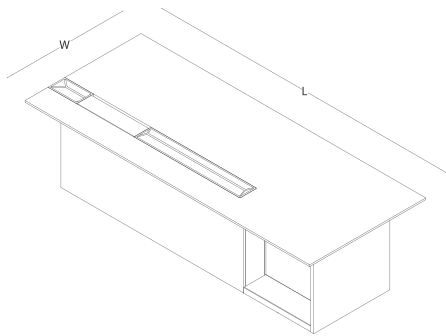

product family _____

desk

side cabinet

back view

cabinet

size chart

desk (wood veneer / wood veneer + lacquered modesty panel desk)

H 74
W 110
L 240

desk (wood veneer / wood veneer + lacquered modesty panel desk)

H 74
W 110
L 270

side cabinet (wood veneer + lacquered side)

H 66
W 50

L 147

L 220

cabinet (wood veneer + lacquered side)

H 66
W 50