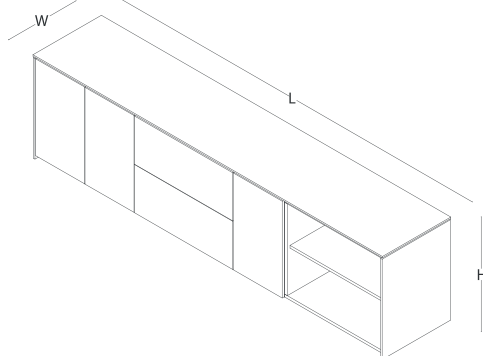

size chart

H 74
W 110
L 240

H 74
W 110
L 270

side cabinet (wood veneer + lacquered side)

H 66
W 50

L 147

L 220

H 66
W 50

L 220

L 255