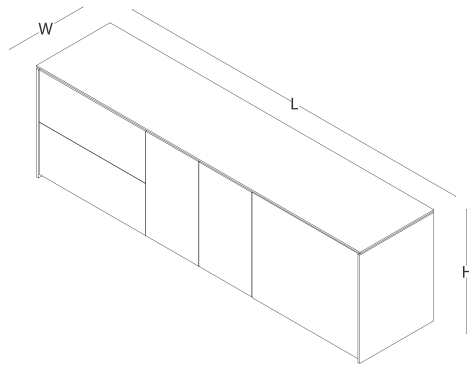

product family _____

desk

side cabinet

back view

cabinet

size chart

desk (wood veneer / wood veneer + lacquered modesty panel desk)

H 74
W 110
L 240

desk (wood veneer / wood veneer + lacquered modesty panel desk)

H 74
W 110
L 270

side cabinet (wood veneer + lacquered side)

H 66
W 50

L 147

L 220

cabinet (wood veneer + lacquered side)

H 66
W 50