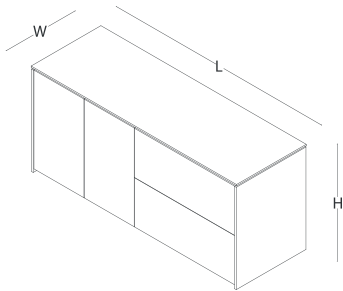

product family _____

desk

side cabinet

back view

cabinet

size chart

desk (wood veneer / wood veneer + lacquered modesty panel desk)

H 74
W 110
L 240

desk (wood veneer / wood veneer + lacquered modesty panel desk)

H 74
W 110
L 270

side cabinet (wood veneer + lacquered side)

H 66
W 50

L 147

L 220

cabinet (wood veneer + lacquered side)

H 66
W 50