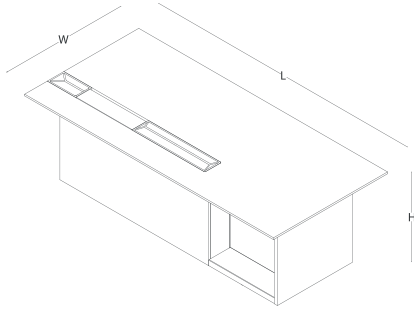

product family _____

desk

side cabinet

back view

cabinet

size chart

desk (wood veneer / wood veneer + lacquered modesty panel desk)

H 74
W 110
L 240

desk (wood veneer / wood veneer + lacquered modesty panel desk)

H 74
W 110
L 270

side cabinet (wood veneer + lacquered side)

H 66
W 50

L 147

L 220

cabinet (wood veneer + lacquered side)

H 66
W 50