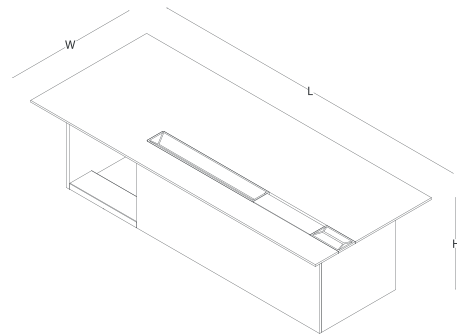

product family _____

desk

side cabinet

back view

cabinet

size chart

desk (wood veneer / wood veneer + lacquered modesty panel desk)

H 74
W 110
L 240

desk (wood veneer / wood veneer + lacquered modesty panel desk)

H 74
W 110
L 270

side cabinet (wood veneer + lacquered side)

H 66
W 50

L 147

L 220

cabinet (wood veneer + lacquered side)

H 66
W 50