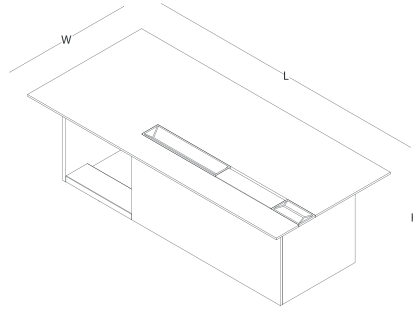

product family _____

desk

side cabinet

back view

cabinet

size chart

desk (wood veneer / wood veneer + lacquered modesty panel desk)

H 74
W 110
L 240

desk (wood veneer / wood veneer + lacquered modesty panel desk)

H 74
W 110
L 270

side cabinet (wood veneer + lacquered side)

H 66
W 50

L 147

L 220

cabinet (wood veneer + lacquered side)

H 66
W 50