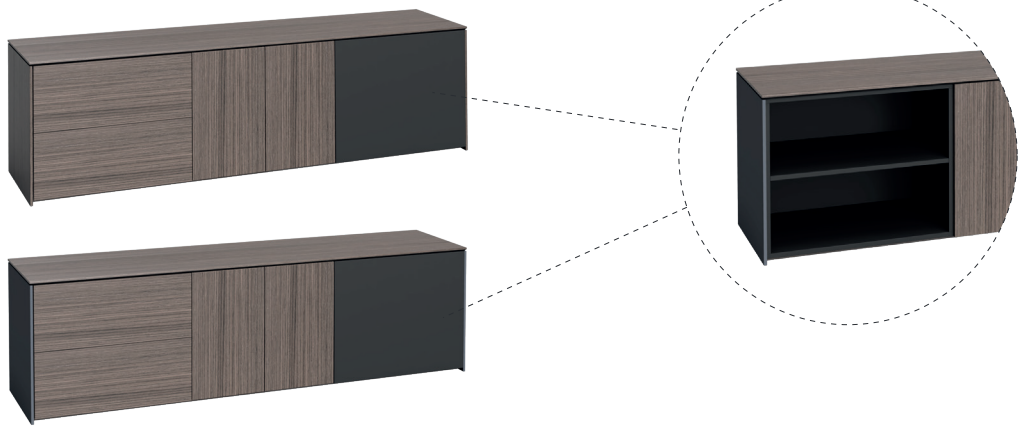

product family _____

desk

side cabinet

back view

cabinet

size chart

desk (wood veneer / wood veneer + lacquered modesty panel desk)

H 74
W 110
L 240

desk (wood veneer / wood veneer + lacquered modesty panel desk)

H 74
W 110
L 270

side cabinet (wood veneer + lacquered side)

H 66
W 50

L 147

L 220

cabinet (wood veneer + lacquered side)

H 66
W 50

L 220

L 255

color options _____

wood veneer (table top - body - door drawer surface)

american walnut

titanium oak

lime oak

canyon