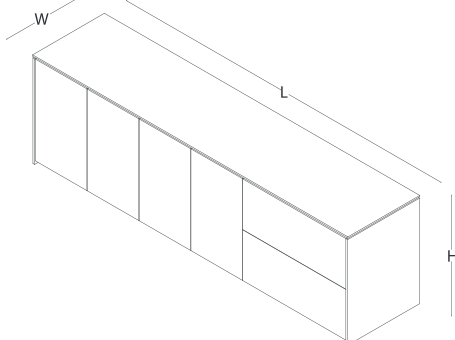

H 66
W 50

L 220